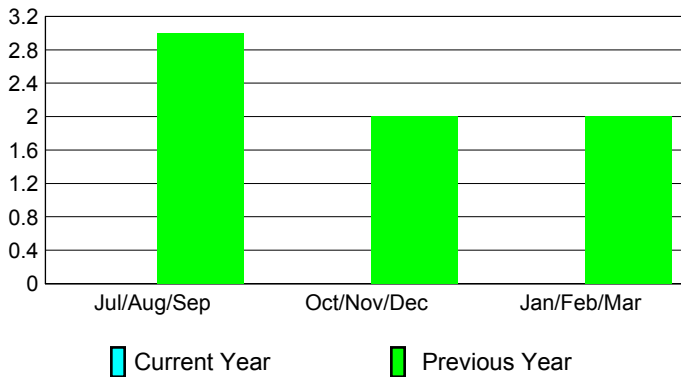

Club Results 2012-2013

Goal, New, Dropped, Gain/Loss

Comparison of Club Gain/Loss

Current Year Compared to the Previous Year

YTD Status Quo Clubs 2012-2013

Status Quo Clubs Compared to Status Quo Members

MEMBERSHIP