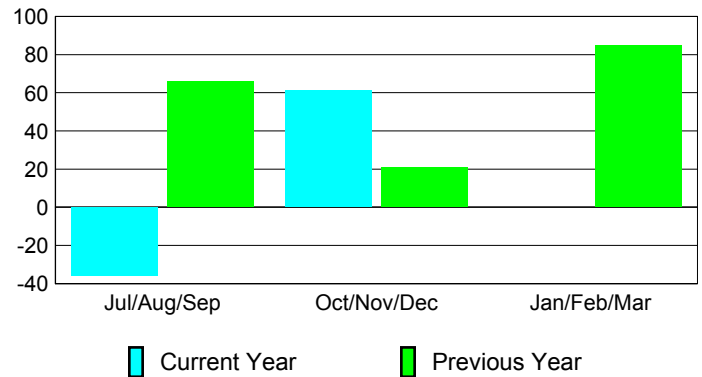

Club Results 2012-2013

Goal, New, Dropped, Gain/Loss

Comparison of Club Gain/Loss

Current Year Compared to the Previous Year

YTD Status Quo Clubs 2012-2013

Status Quo Clubs Compared to Status Quo Members

MEMBERSHIP

Membership Results 2012-2013

Membership 2011-2012

Month	Net Memb Goal	Actual New Memb	Actual Dropped Memb	Gain/Loss of Memb	Gain/Loss of Memb
Jul/Aug/Sep	120	81	-117	-36	66
Oct/Nov/Dec	40	98	-37	61	21
Jan/Feb/Mar	120	0	0	0	85
Totals	280	179	-154	25	172

Membership Results 2012-2013

Goal, New, Dropped, Gain/Loss

Comparison of Membership Gain/Loss

Current Year Compared to the Previous Year

Gender Comparison 2012-2013

Jul/Aug/Sep

Oct/Nov/Dec

Jan/Feb/Mar