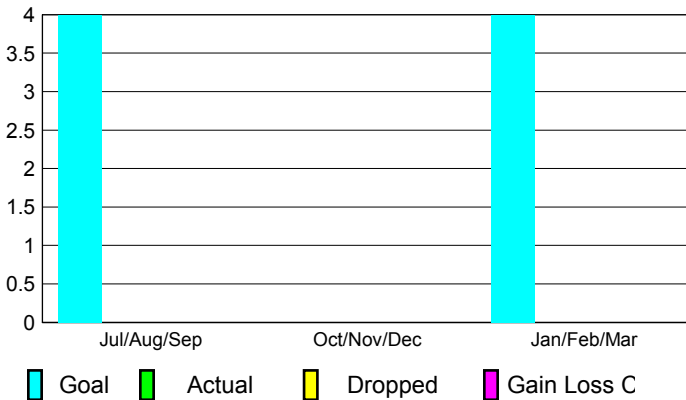

2012-2013 GMT Reports for District (or Undistricted) **District 325A1**

GMT: SANGEETA JATIA

Location: NEPAL

GMT CA: 6

CLUBS

Club Results 2012-2013

Clubs 2011-2012

Month	New Club Goal	Actual New Clubs	Actual Dropped Clubs	Gain/Loss of Clubs	Gain/Loss of Clubs
Jul/Aug/Sep	4	0	0	0	3
Oct/Nov/Dec	0	0	0	0	2
Jan/Feb/Mar	4	0	0	0	2
Totals	8	0	0	0	7

Club Results 2012-2013

Goal, New, Dropped, Gain/Loss

Comparison of Club Gain/Loss

Current Year Compared to the Previous Year

YTD Status Quo Clubs 2012-2013

Status Quo Clubs Compared to Status Quo Members

MEMBERSHIP