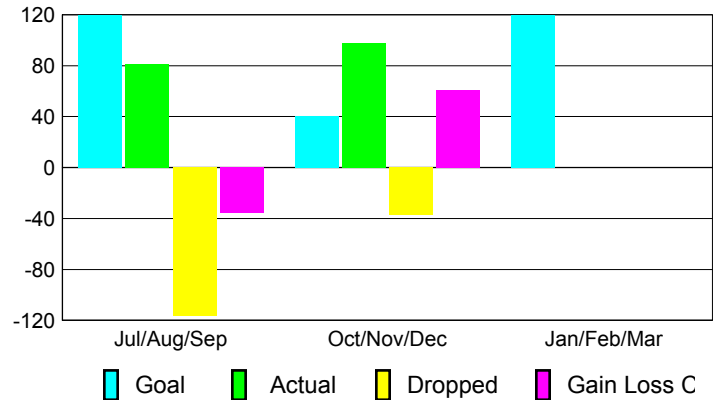

Membership Results 2012-2013

Goal, New, Dropped, Gain/Loss

Comparison of Membership Gain/Loss

Current Year Compared to the Previous Year