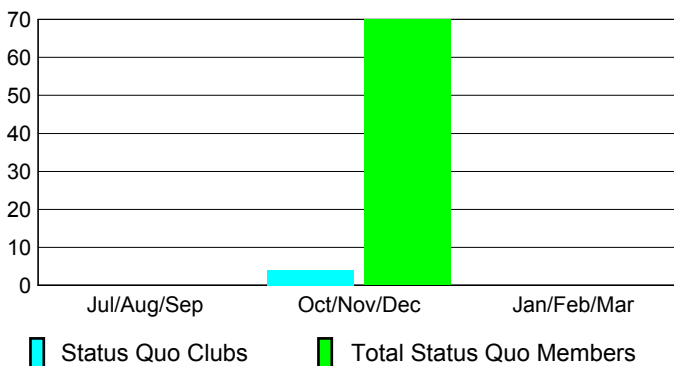

Club Results 2012-2013

Goal, New, Dropped, Gain/Loss

Comparison of Club Gain/Loss

Current Year Compared to the Previous Year

YTD Status Quo Clubs 2012-2013

Status Quo Clubs Compared to Status Quo Members

MEMBERSHIP

Membership Results 2012-2013

Membership 2011-2012

Month	Net Memb Goal	Actual New Memb	Actual Dropped Memb	Gain/Loss of Memb	Gain/Loss of Memb
Jul/Aug/Sep	120	81	-117	-36	66
Oct/Nov/Dec	40	98	-37	61	21
Jan/Feb/Mar	120	0	0	0	85
Totals	280	179	-154	25	172